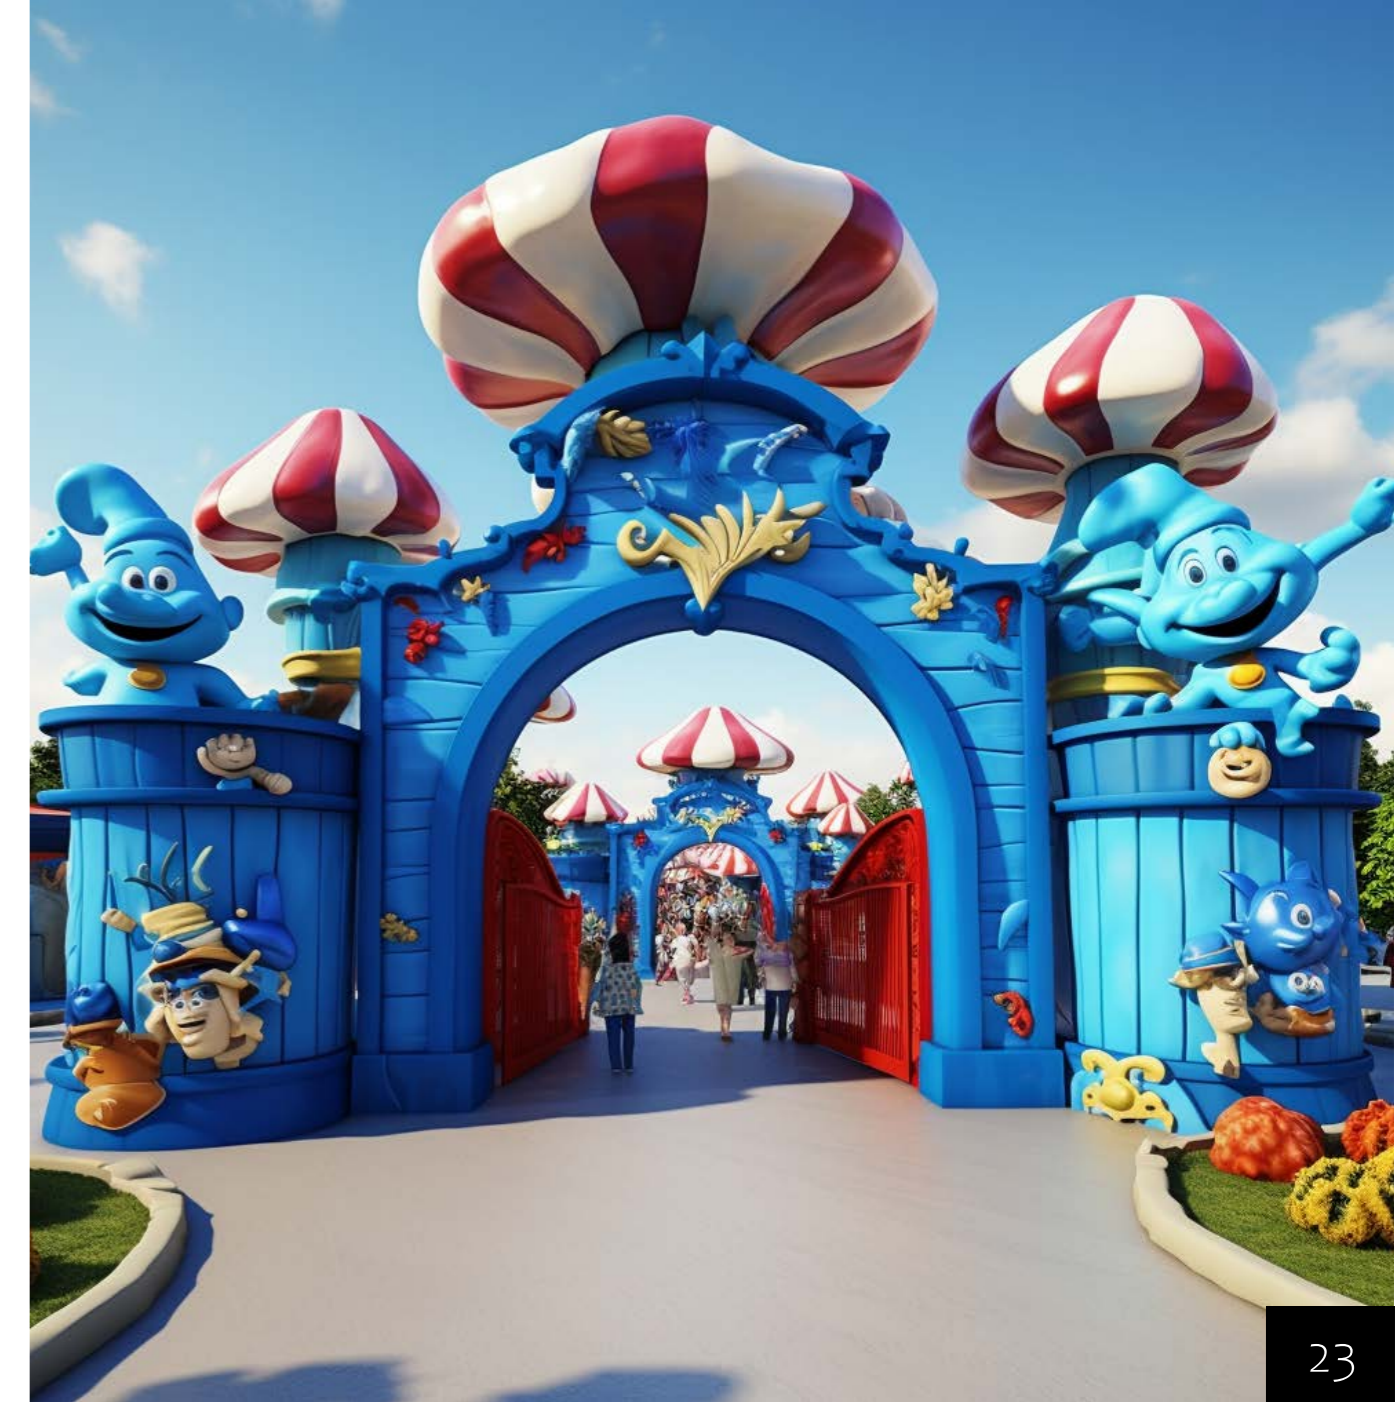

Creative Solutions for Theme Parks

Transform theme parks into mesmerizing realms with Styra Nova's bespoke Styrofoam decorations. Our designs fuse creativity and durability, crafting immersive experiences. From larger-than-life characters to intricate landscapes, every element is meticulously sculpted. Styrofoam's lightweight and weather-resistant nature ensures longevity. Vibrant colors and detailed textures bring attractions to life, captivating visitors of all ages. With Styra Nova's touch, theme parks evolve into enchanting wonderlands, where imagination knows no bounds.

- Immersive Atmosphere
- Visual Attraction
- Durability and Cost-effectiveness
- Distinct Theme Park Identity
- Guest Engagement
- Enhanced Reputation
- Guest Satisfaction Enhancement