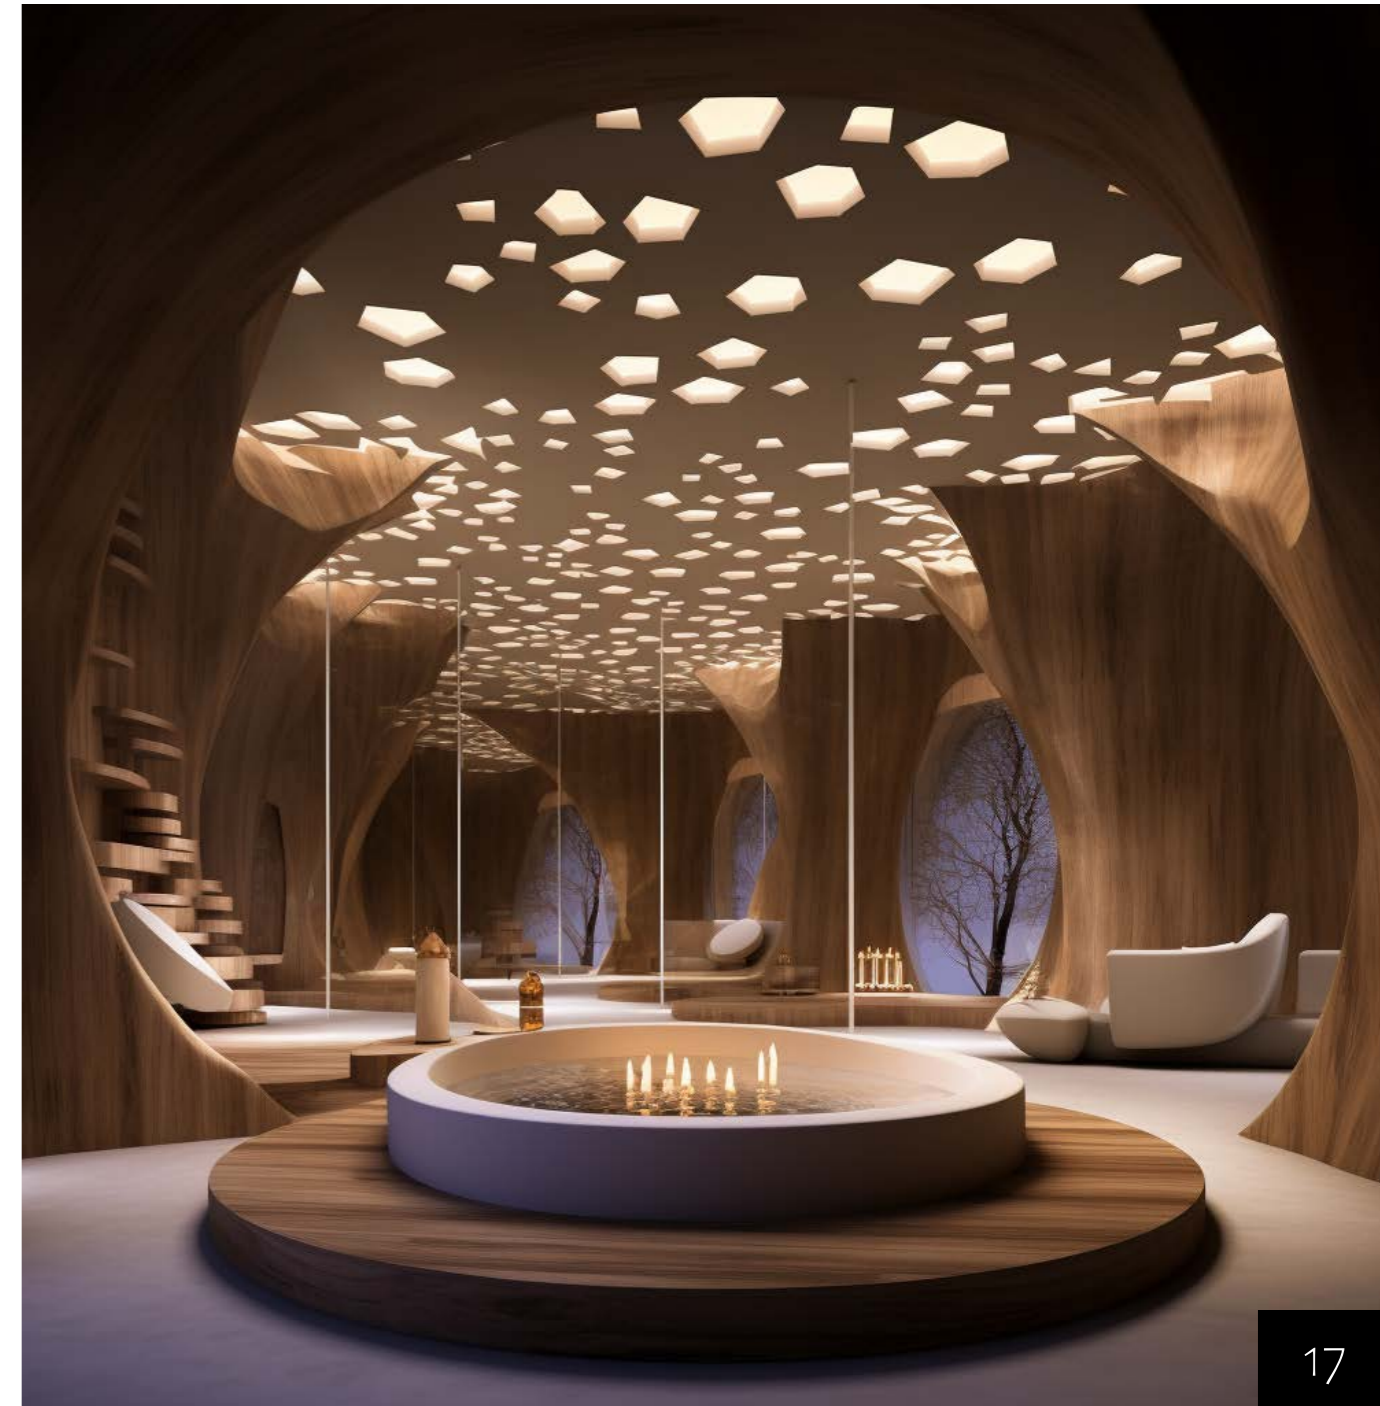

Creative SPA Decoration

Elevate your SPA experience with Styr Novas bespoke interior decoration. Our design philosophy merges tranquility and sophistication, crafting spaces that cocoon visitors in luxury. From soothing color palettes that evoke serenity to meticulously chosen furnishings that exude comfort, every detail is meticulously curated. Natural elements seamlessly blend with modern aesthetics, fostering a sense of calm. Lighting is choreographed to enhance relaxation, and personalized accents add a unique touch.

- Enhanced Ambiance
- Unique Identity
- Client Comfort
- Efficient Flow
- Positive Reviews
- Stress Reduction
- Longevity