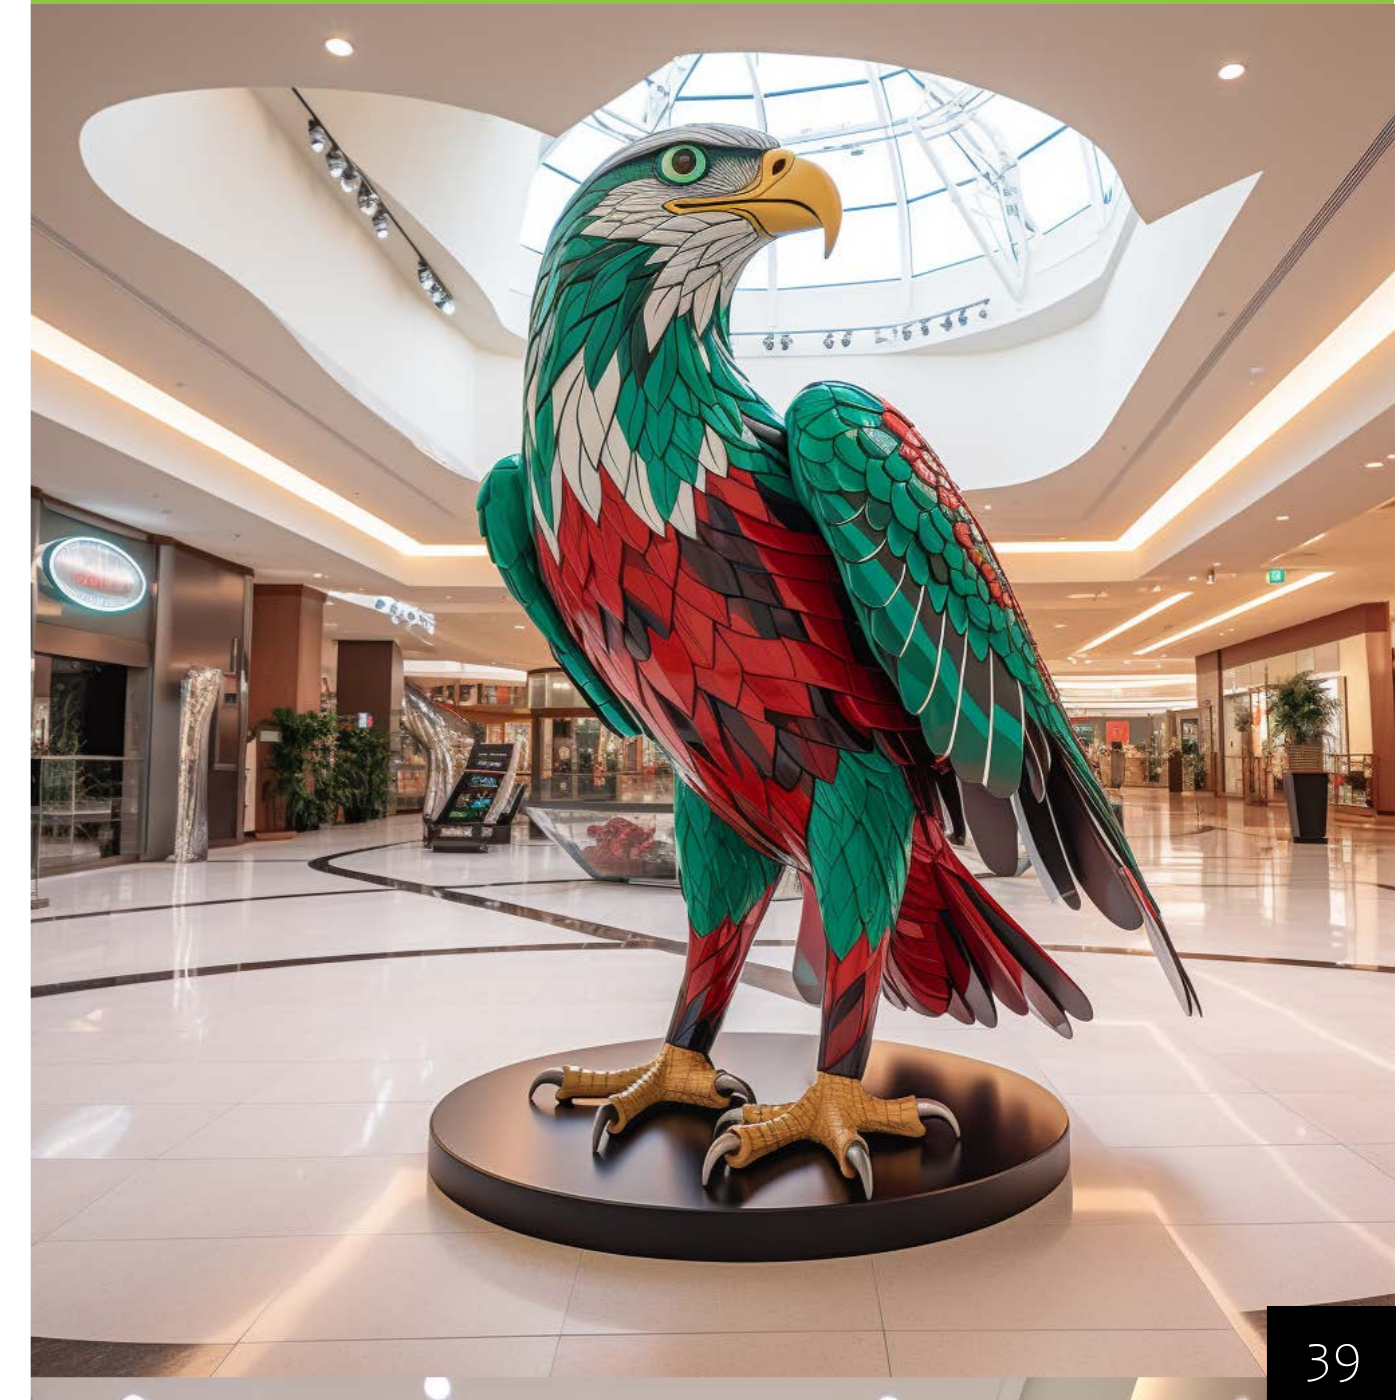

Creative Decoration for UAE National Day

Elevate UAE National Day celebrations at shopping malls with Styra Nova's bespoke 3D decorations. Our designs encapsulate the spirit of unity and pride, crafting immersive patriotic experiences. Monumental installations of the UAE flag, iconic landmarks, and heritage motifs pay homage to the nation's rich culture. LED lighting adds vibrancy, symbolizing the country's bright future. Every element is meticulously tailored to evoke emotions of loyalty and celebration.

- Patriotic Atmosphere
- Memorable Experiences
- Social Media Buzz
- Positive Brand Image
- Increased Sales
- Cultural Appreciation
- Government Relations
- Repeat Visits