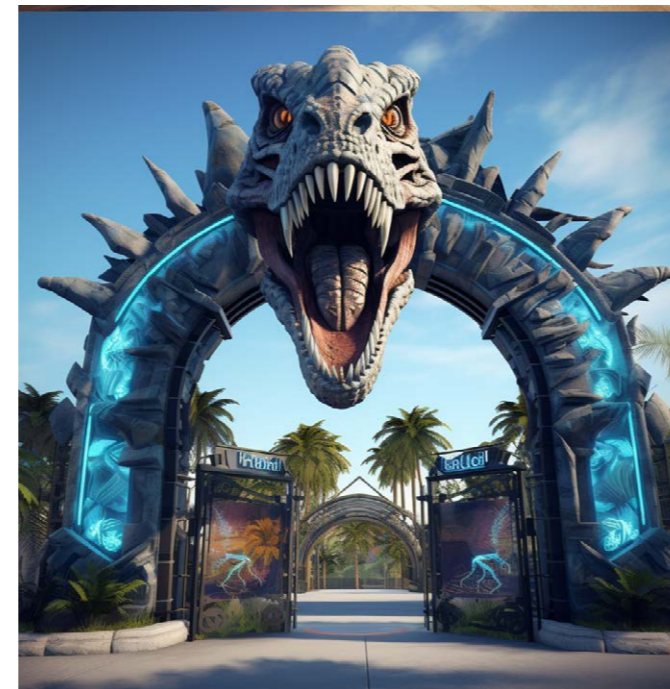

Creative Solutions for Theme Parks

Transform theme parks into mesmerizing realms with Styra Nova's bespoke Styrofoam decorations. Our designs fuse creativity and durability, crafting immersive experiences. From larger-than-life characters to intricate landscapes, every element is meticulously sculpted. Styrofoam's lightweight and weather-resistant nature ensures longevity. Vibrant colors and detailed textures bring attractions to life, captivating visitors of all ages. With Styra Nova's touch, theme parks evolve into enchanting wonderlands, where imagination knows no bounds.

- Immersive Atmosphere
- Visual Attraction
- Durability and Cost-effectiveness
- Distinct Theme Park Identity
- Guest Engagement
- Enhanced Reputation
- Guest Satisfaction Enhancement