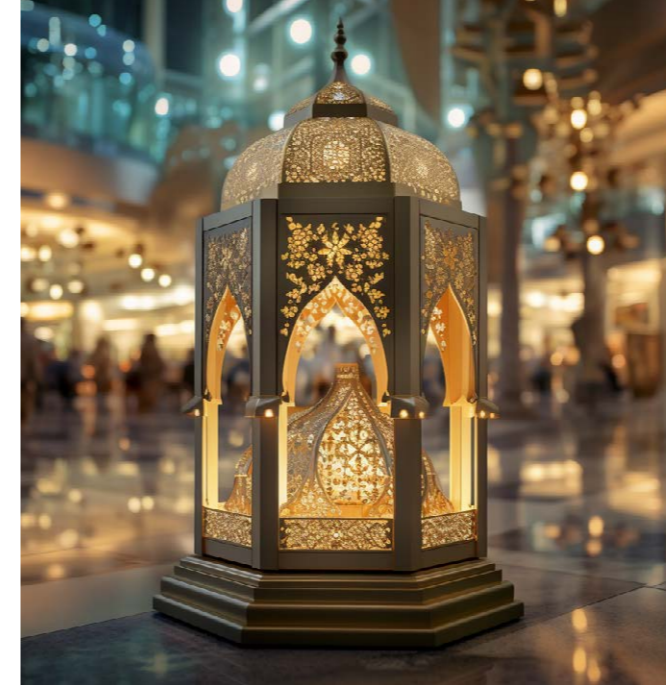

Creative Decoration for Ramadan

Illuminate shopping malls with the spirit of Ramadan through Styra Nova's bespoke 3D decorations. Our designs infuse the ambiance with reverence and festivity, creating a captivating environment. Elegantly crafted installations, soft hues, and traditional motifs capture the essence of this holy season. Thoughtful lighting adds warmth, setting the scene for spiritual reflection and community gatherings. Meticulously curated to honor Ramadan's significance, our custom decorations invite shoppers to share in the blessings of the occasion.

- Spiritual Ambiance
- Cultural Unity
- Community Gathering
- Extended Visits
- Cultural Recognition
- Positive Reputation
- Promotional Opportunities