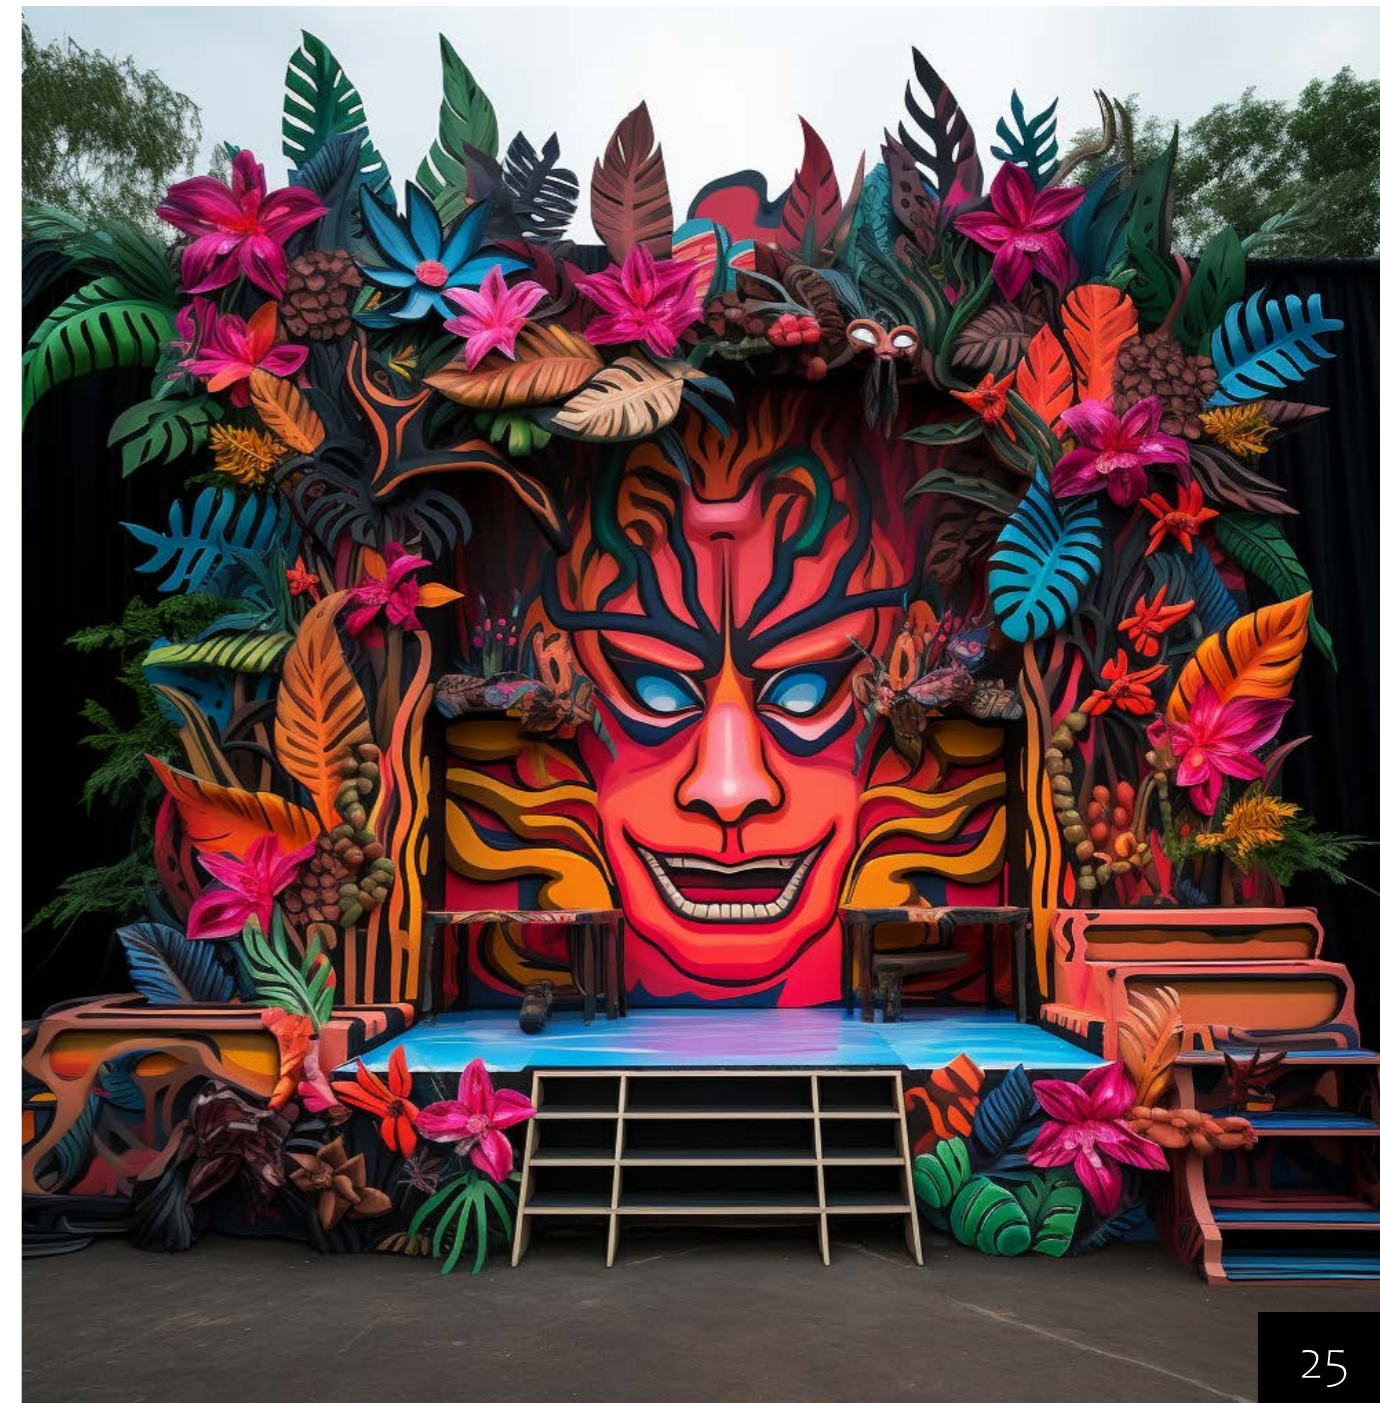

Creative Solutions for Stage Shows and Concerts

Our designs blend artistry and innovation, creating dynamic backdrops that capture the essence of the performance. From intricate scenery to captivating props, each element is skillfully crafted. Styrofoam's versatility ensures lightweight yet durable decor, enhancing the show's visual impact. Vibrant colors and intricate detailing immerse the audience, elevating their experience. With Styra Nova's expertise, stage shows and concerts become unforgettable journeys, where imagination meets reality.

- Artistic Vision Realization
- Lightweight and Versatile
- Cost-Effective Solution
- Immersive Audience Engagement
- Distinct Stage Identity
- Photogenic Backdrops
- Positive Audience Response