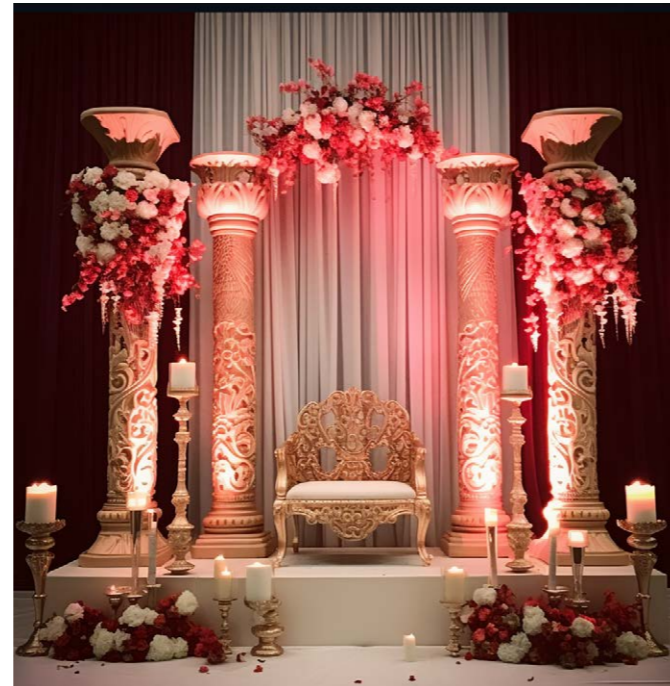

Wedding Decoration

We know your Wedding Decoration needs, you can benefit from personalized and enchanting decorations, an enchanting atmosphere, customized centerpieces and photo backdrops, elegant arches and entrances, attention to detail, durability and lightweight properties, and the creation of lasting memories. Our dedication to creating a dream-like atmosphere ensures that your wedding becomes a truly memorable and magical experience. We offers a range of benefits through our personalized and enchanting styrofoam decorations.

- Personalized Touch
- Enchanting Atmosphere
- Customized Centerpieces
- Photo-Worthy Backdrops
- Elegant Arches and Entrances
- Lasting Memories