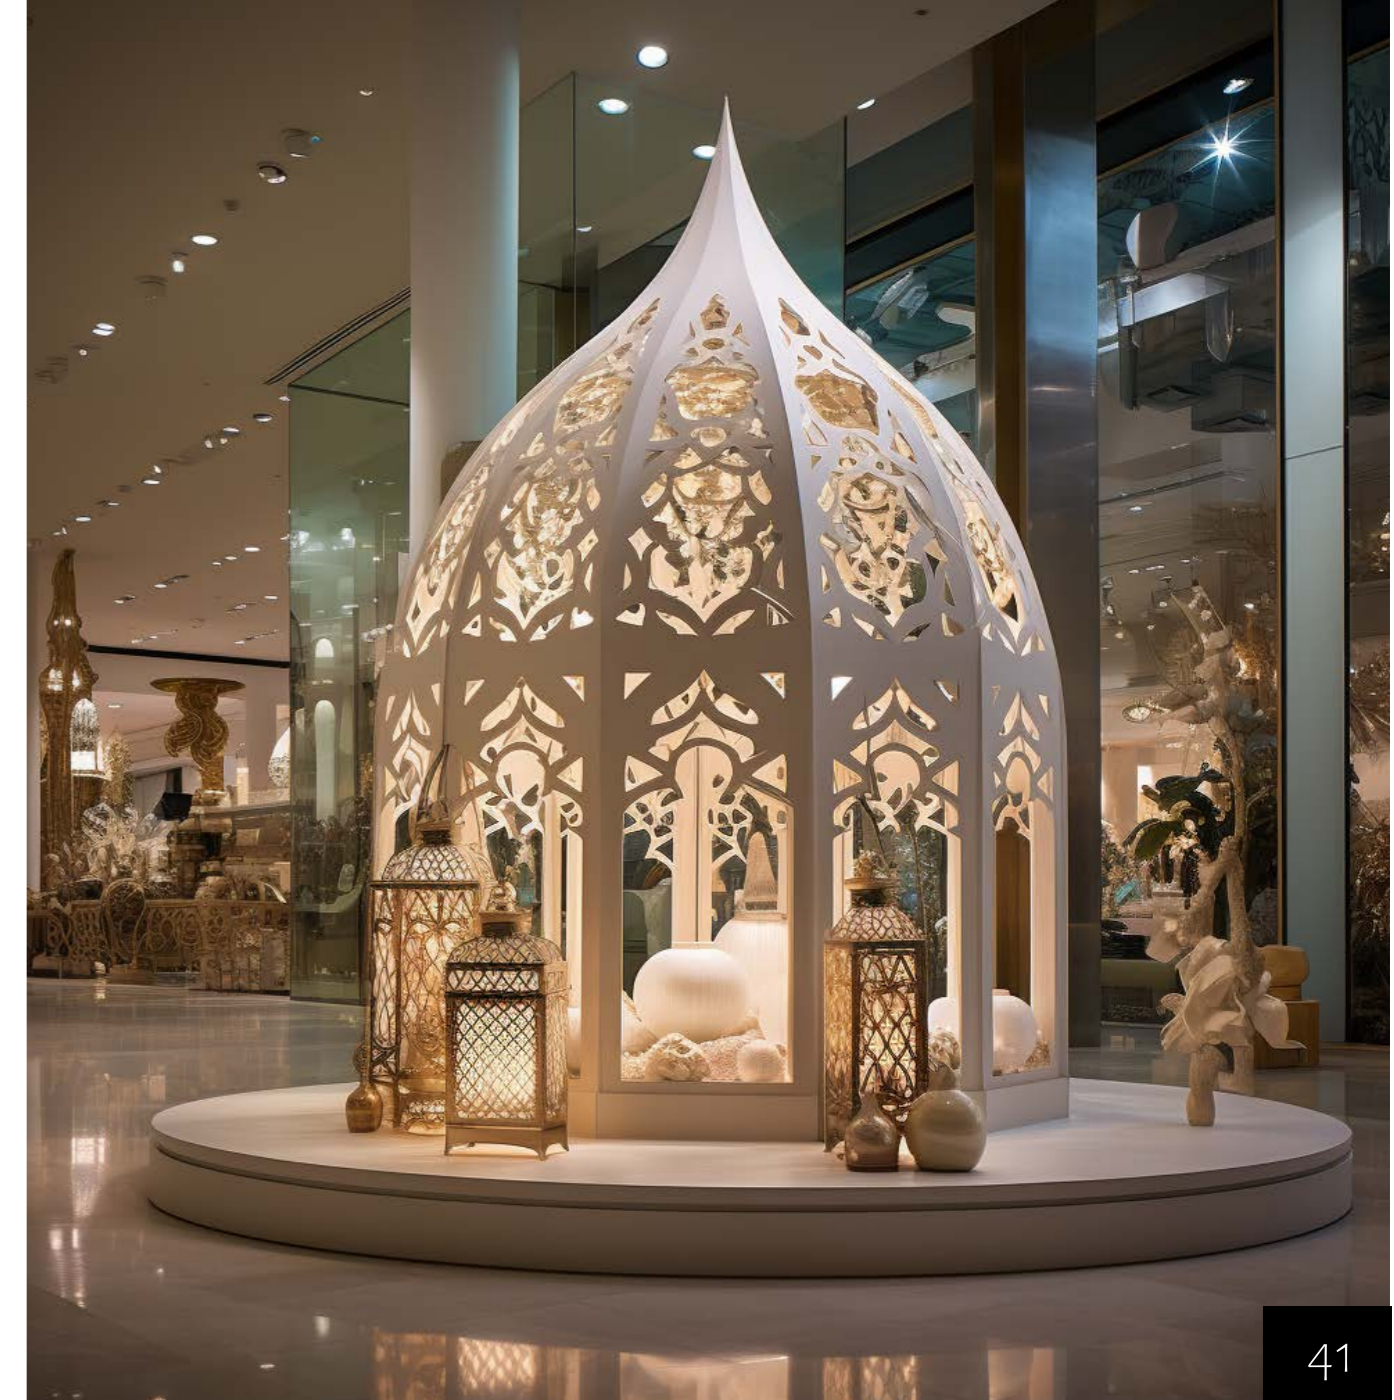

Creative Decoration for Ramadan

Illuminate shopping malls with the spirit of Ramadan through Styra Nova's bespoke 3D decorations. Our designs infuse the ambiance with reverence and festivity, creating a captivating environment. Elegantly crafted installations, soft hues, and traditional motifs capture the essence of this holy season. Thoughtful lighting adds warmth, setting the scene for spiritual reflection and community gatherings. Meticulously curated to honor Ramadan's significance, our custom decorations invite shoppers to share in the blessings of the occasion.

- Spiritual Ambiance
- Cultural Unity
- Community Gathering
- Extended Visits
- Cultural Recognition
- Positive Reputation
- Promotional Opportunities