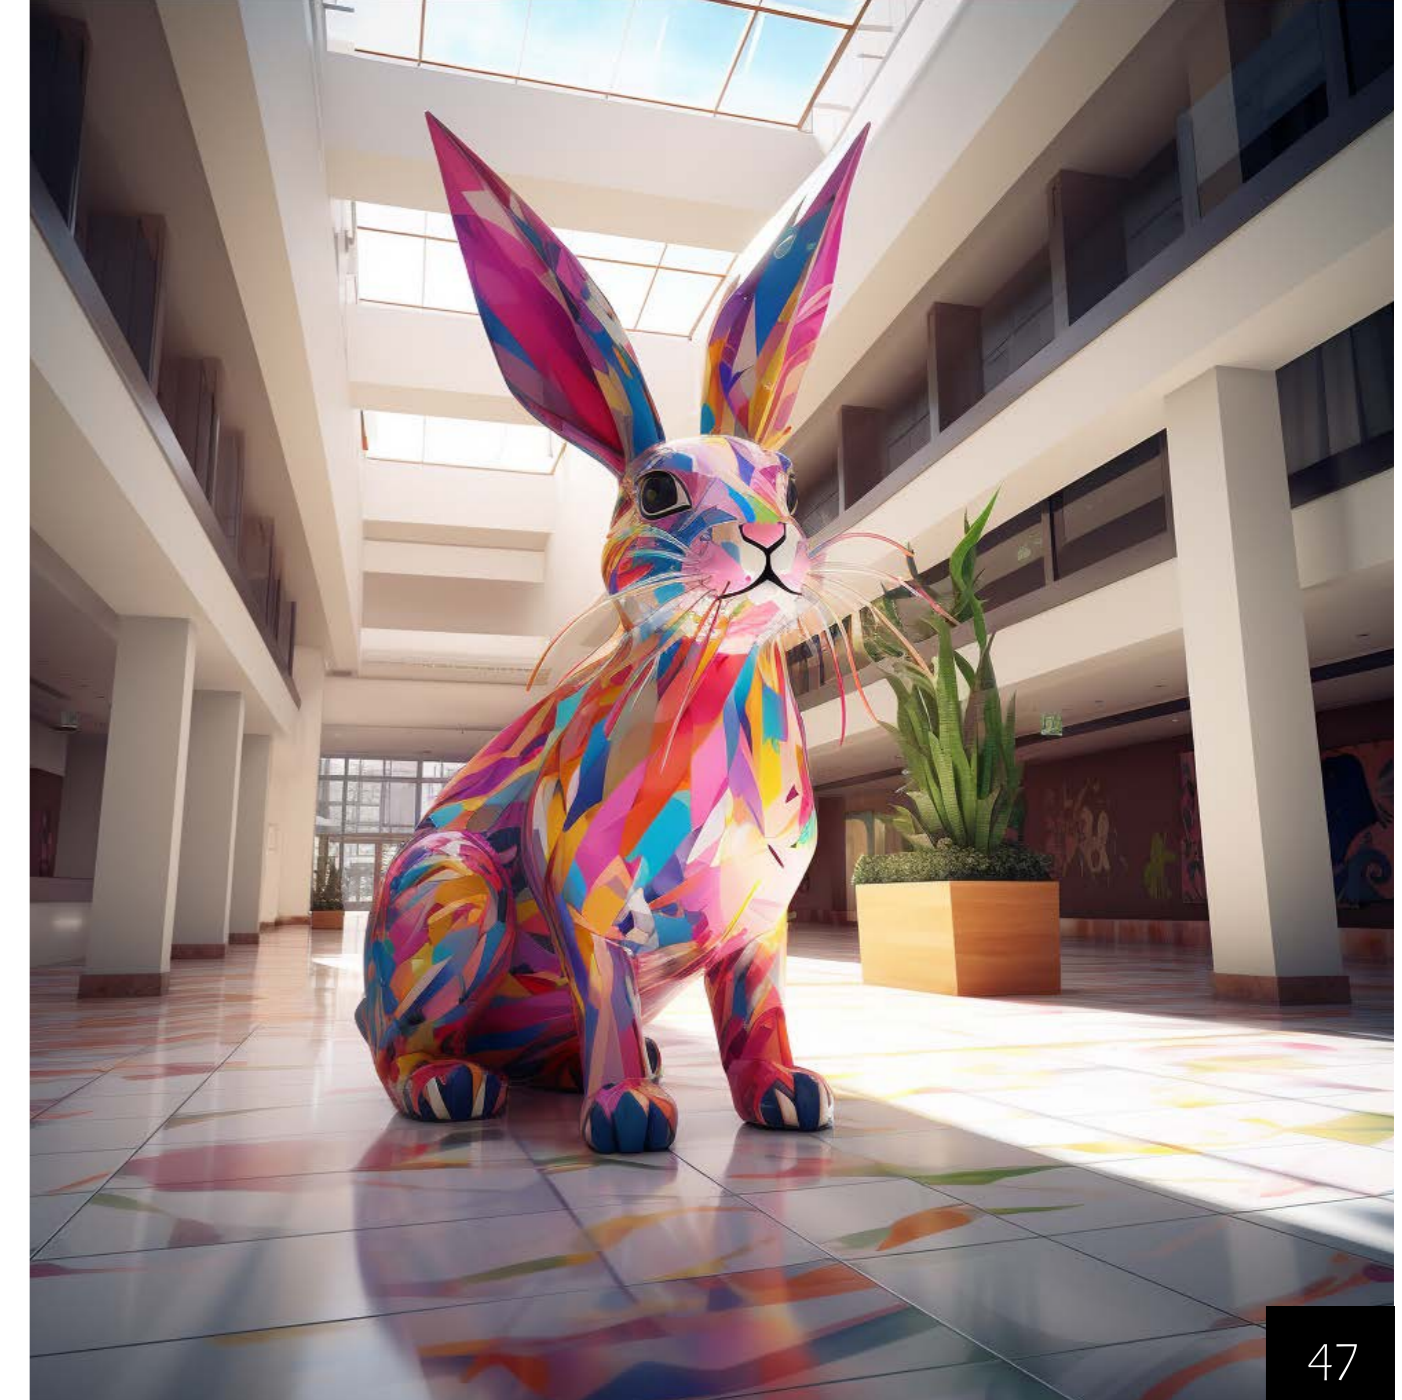

Creative Decoration for Easter

Whimsical installations, vibrant spring colors, and iconic Easter elements create a captivating festive experience. Dynamic lighting adds vibrancy, setting the stage for shopping and family activities. Meticulously curated to evoke the essence of Easter, our custom decorations invite shoppers to share in the magic of the season. With Styra Novax touch, shopping malls become radiant centers of Easter delight, spreading happiness and creating lasting memories for visitors of all ages.

- Versatile Design Options
- Customization
- Visual Impact
- Lightweight and Easy Installation
- Cost-effective Solution
- Durability and Longevity