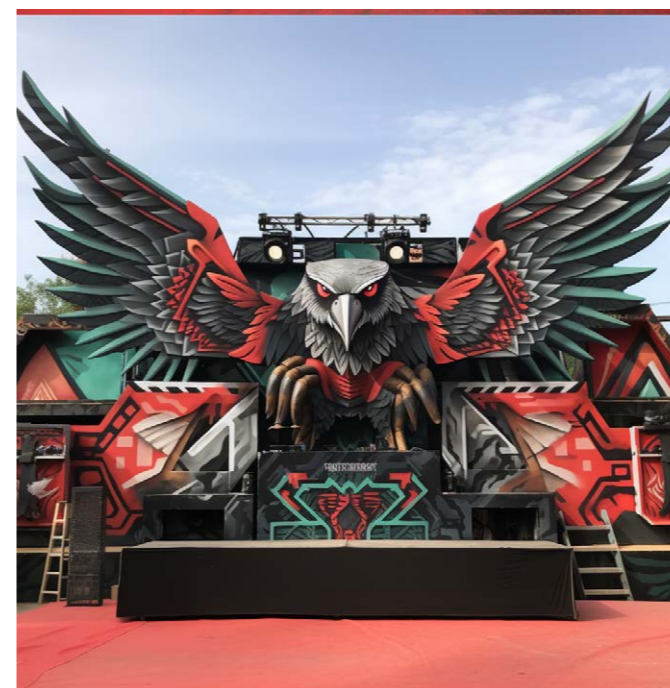

Creative Solutions for Stage Shows and Concerts

Our designs blend artistry and innovation, creating dynamic backdrops that capture the essence of the performance. From intricate scenery to captivating props, each element is skillfully crafted. Styrofoam's versatility ensures lightweight yet durable decor, enhancing the show's visual impact. Vibrant colors and intricate detailing immerse the audience, elevating their experience. With Styra Nova's expertise, stage shows and concerts become unforgettable journeys, where imagination meets reality.

- Artistic Vision Realization
- Lightweight and Versatile
- Cost-Effective Solution
- Immersive Audience Engagement
- Distinct Stage Identity
- Photogenic Backdrops
- Positive Audience Response