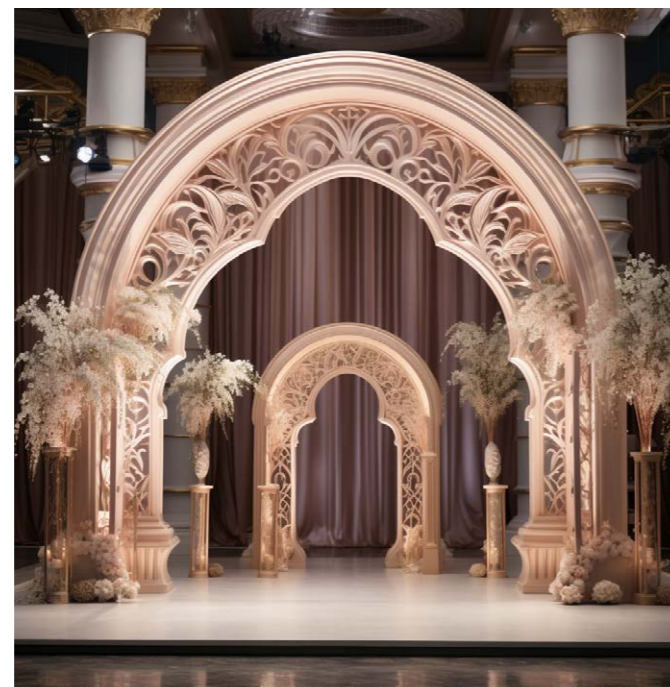

Wedding Decoration

We know your Wedding Decoration needs, you can benefit from personalized and enchanting decorations, an enchanting atmosphere, customized centerpieces and photo backdrops, elegant arches and entrances, attention to detail, durability and lightweight properties, and the creation of lasting memories. Our dedication to creating a dream-like atmosphere ensures that your wedding becomes a truly memorable and magical experience. We offers a range of benefits through our personalized and enchanting styrofoam decorations.

- Personalized Touch
- Enchanting Atmosphere
- Customized Centerpieces
- Photo-Worthy Backdrops
- Elegant Arches and Entrances
- Lasting Memories