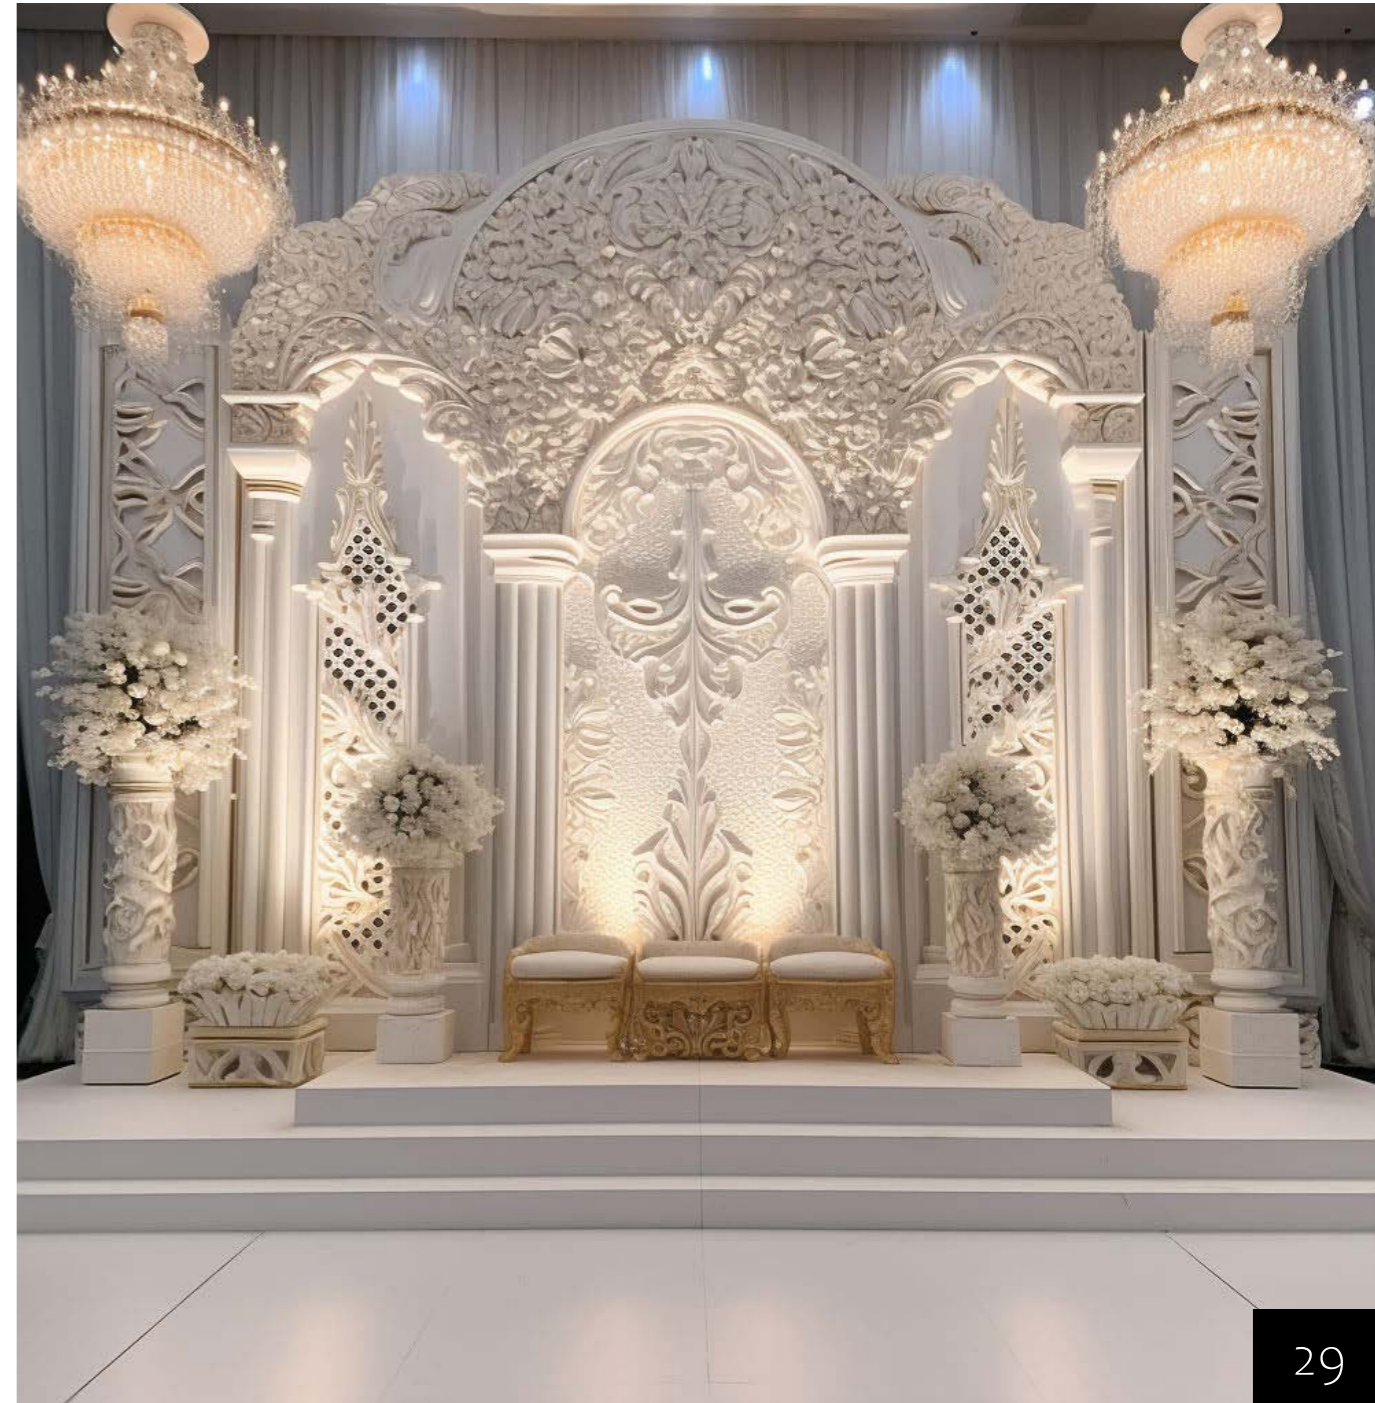

Wedding Decoration

We know your Wedding Decoration needs, you can benefit from personalized and enchanting decorations, an enchanting atmosphere, customized centerpieces and photo backdrops, elegant arches and entrances, attention to detail, durability and lightweight properties, and the creation of lasting memories. Our dedication to creating a dream-like atmosphere ensures that your wedding becomes a truly memorable and magical experience. We offers a range of benefits through our personalized and enchanting styrofoam decorations.

- Personalized Touch
- Enchanting Atmosphere
- Customized Centerpieces
- Photo-Worthy Backdrops
- Elegant Arches and Entrances
- Lasting Memories