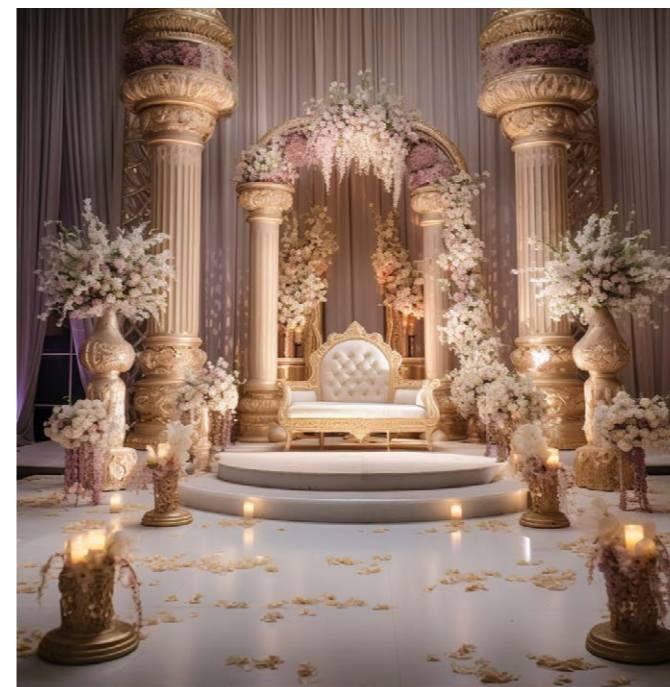

Wedding Decoration

We know your Wedding Decoration needs, you can benefit from personalized and enchanting decorations, an enchanting atmosphere, customized centerpieces and photo backdrops, elegant arches and entrances, attention to detail, durability and lightweight properties, and the creation of lasting memories. Our dedication to creating a dream-like atmosphere ensures that your wedding becomes a truly memorable and magical experience. We offers a range of benefits through our personalized and enchanting styrofoam decorations.

- Personalized Touch
- Enchanting Atmosphere
- Customized Centerpieces
- Photo-Worthy Backdrops
- Elegant Arches and Entrances
- Lasting Memories