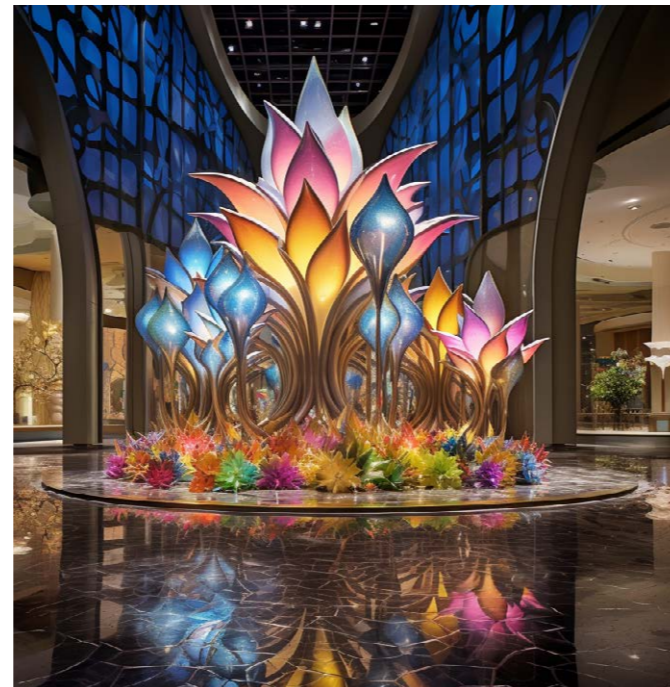

Creative Decoration for Ramadan

Illuminate shopping malls with the spirit of Ramadan through Styra Nova's bespoke 3D decorations. Our designs infuse the ambiance with reverence and festivity, creating a captivating environment. Elegantly crafted installations, soft hues, and traditional motifs capture the essence of this holy season. Thoughtful lighting adds warmth, setting the scene for spiritual reflection and community gatherings. Meticulously curated to honor Ramadan's significance, our custom decorations invite shoppers to share in the blessings of the occasion.

- Spiritual Ambiance
- Cultural Unity
- Community Gathering
- Extended Visits
- Cultural Recognition
- Positive Reputation
- Promotional Opportunities