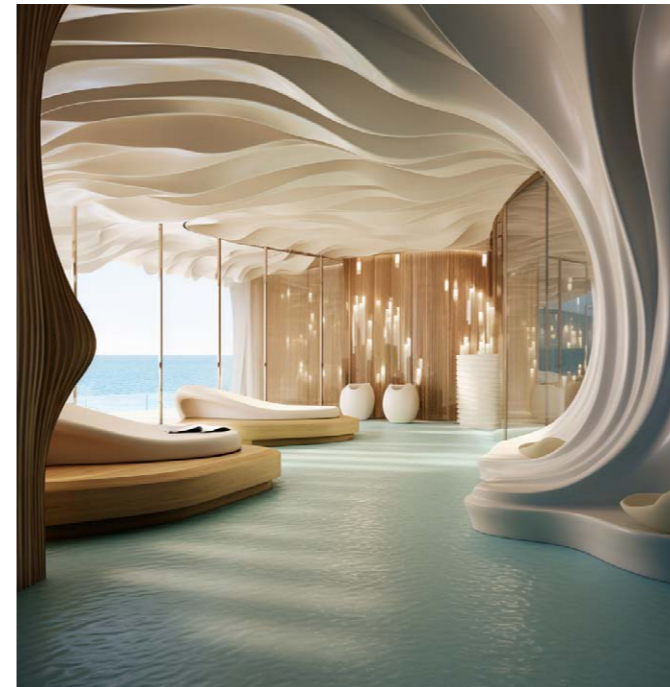

- Enhanced Ambiance
- Unique Identity
- Client Comfort
- Efficient Flow
- Positive Reviews
- Stress Reduction
- Longevity

Customized Fountains

When you choose Styra Nova for your Customized Fountain needs, you gain access to a multitude of benefits. We offer customization, ensuring that your fountain is tailored to your specific preferences. Our fountains boast unique and eye-catching designs that become captivating focal points in any space. With the gentle flow of water, our fountains create a tranquil and serene atmosphere.