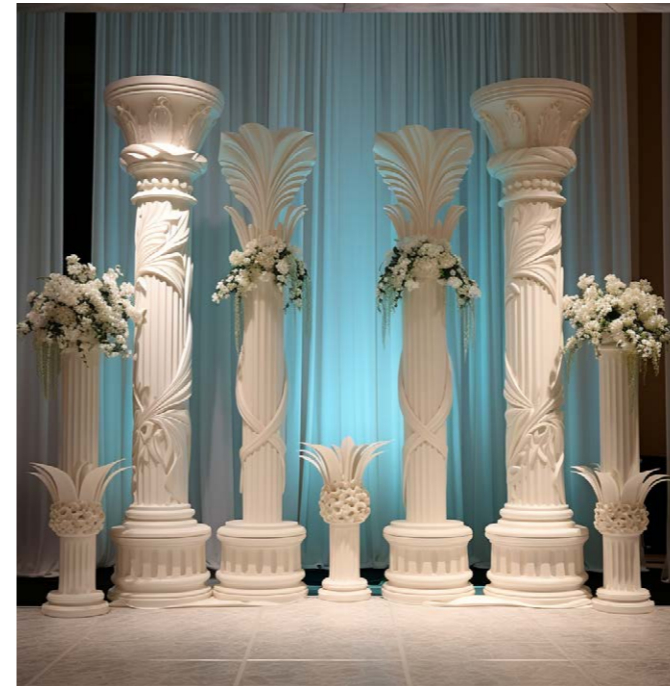

Wedding Decoration

We know your Wedding Decoration needs, you can benefit from personalized and enchanting decorations, an enchanting atmosphere, customized centerpieces and photo backdrops, elegant arches and entrances, attention to detail, durability and lightweight properties, and the creation of lasting memories. Our dedication to creating a dream-like atmosphere ensures that your wedding becomes a truly memorable and magical experience. We offers a range of benefits through our personalized and enchanting styrofoam decorations.

- Personalized Touch
- Enchanting Atmosphere
- Customized Centerpieces
- Photo-Worthy Backdrops
- Elegant Arches and Entrances
- Lasting Memories