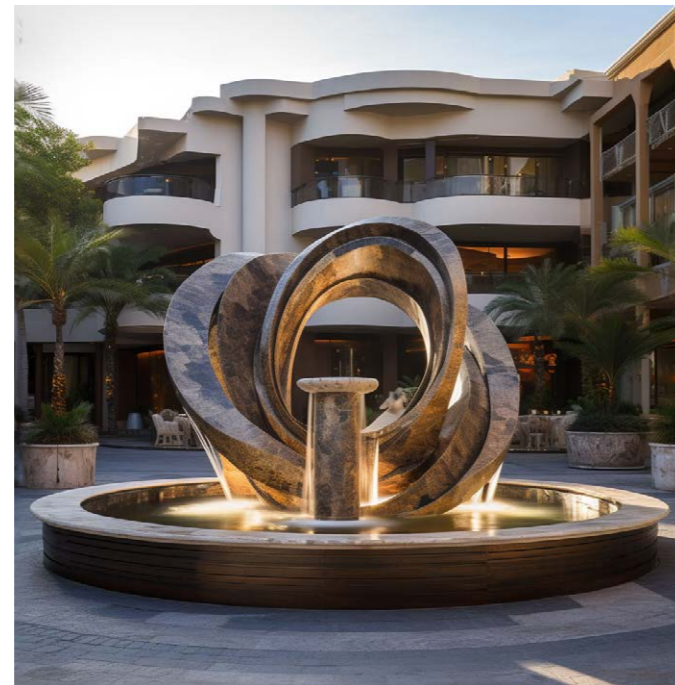

Customized Fountains

When you choose Styra Nova for your Customized Fountain needs, you gain access to a multitude of benefits. We offer customization, ensuring that your fountain is tailored to your specific preferences. Our fountains boast unique and eye-catching designs that become captivating focal points in any space. With the gentle flow of water, our fountains create a tranquil and serene atmosphere.

- Customization
- Unique and Eye-Catching Designs
- Tranquility and Serenity
- Versatility in Placement
- Low Maintenance and Durability
- Cost-effective Solution
- Easy Installation
- Unique Experience
- Top of Form