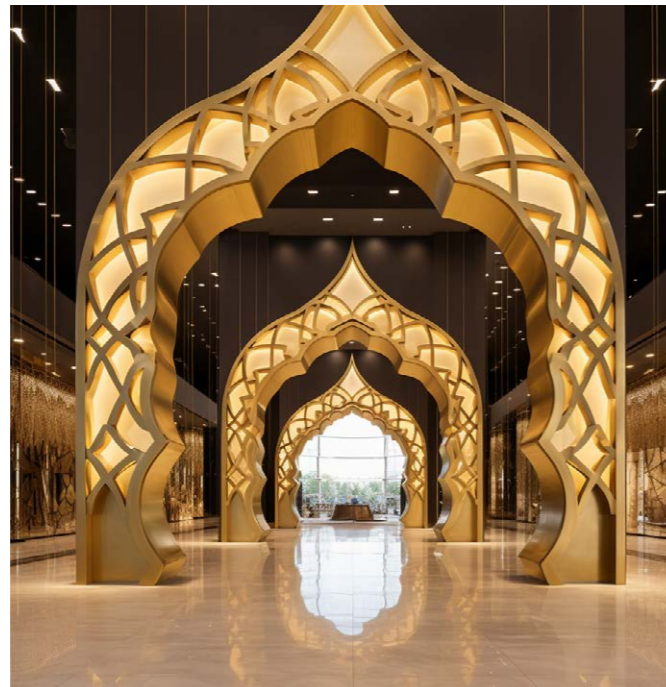

Creative Decoration for Ramadan

Illuminate shopping malls with the spirit of Ramadan through Styra Nova's bespoke 3D decorations. Our designs infuse the ambiance with reverence and festivity, creating a captivating environment. Elegantly crafted installations, soft hues, and traditional motifs capture the essence of this holy season. Thoughtful lighting adds warmth, setting the scene for spiritual reflection and community gatherings. Meticulously curated to honor Ramadan's significance, our custom decorations invite shoppers to share in the blessings of the occasion.

- Spiritual Ambiance
- Cultural Unity
- Community Gathering
- Extended Visits
- Cultural Recognition
- Positive Reputation
- Promotional Opportunities